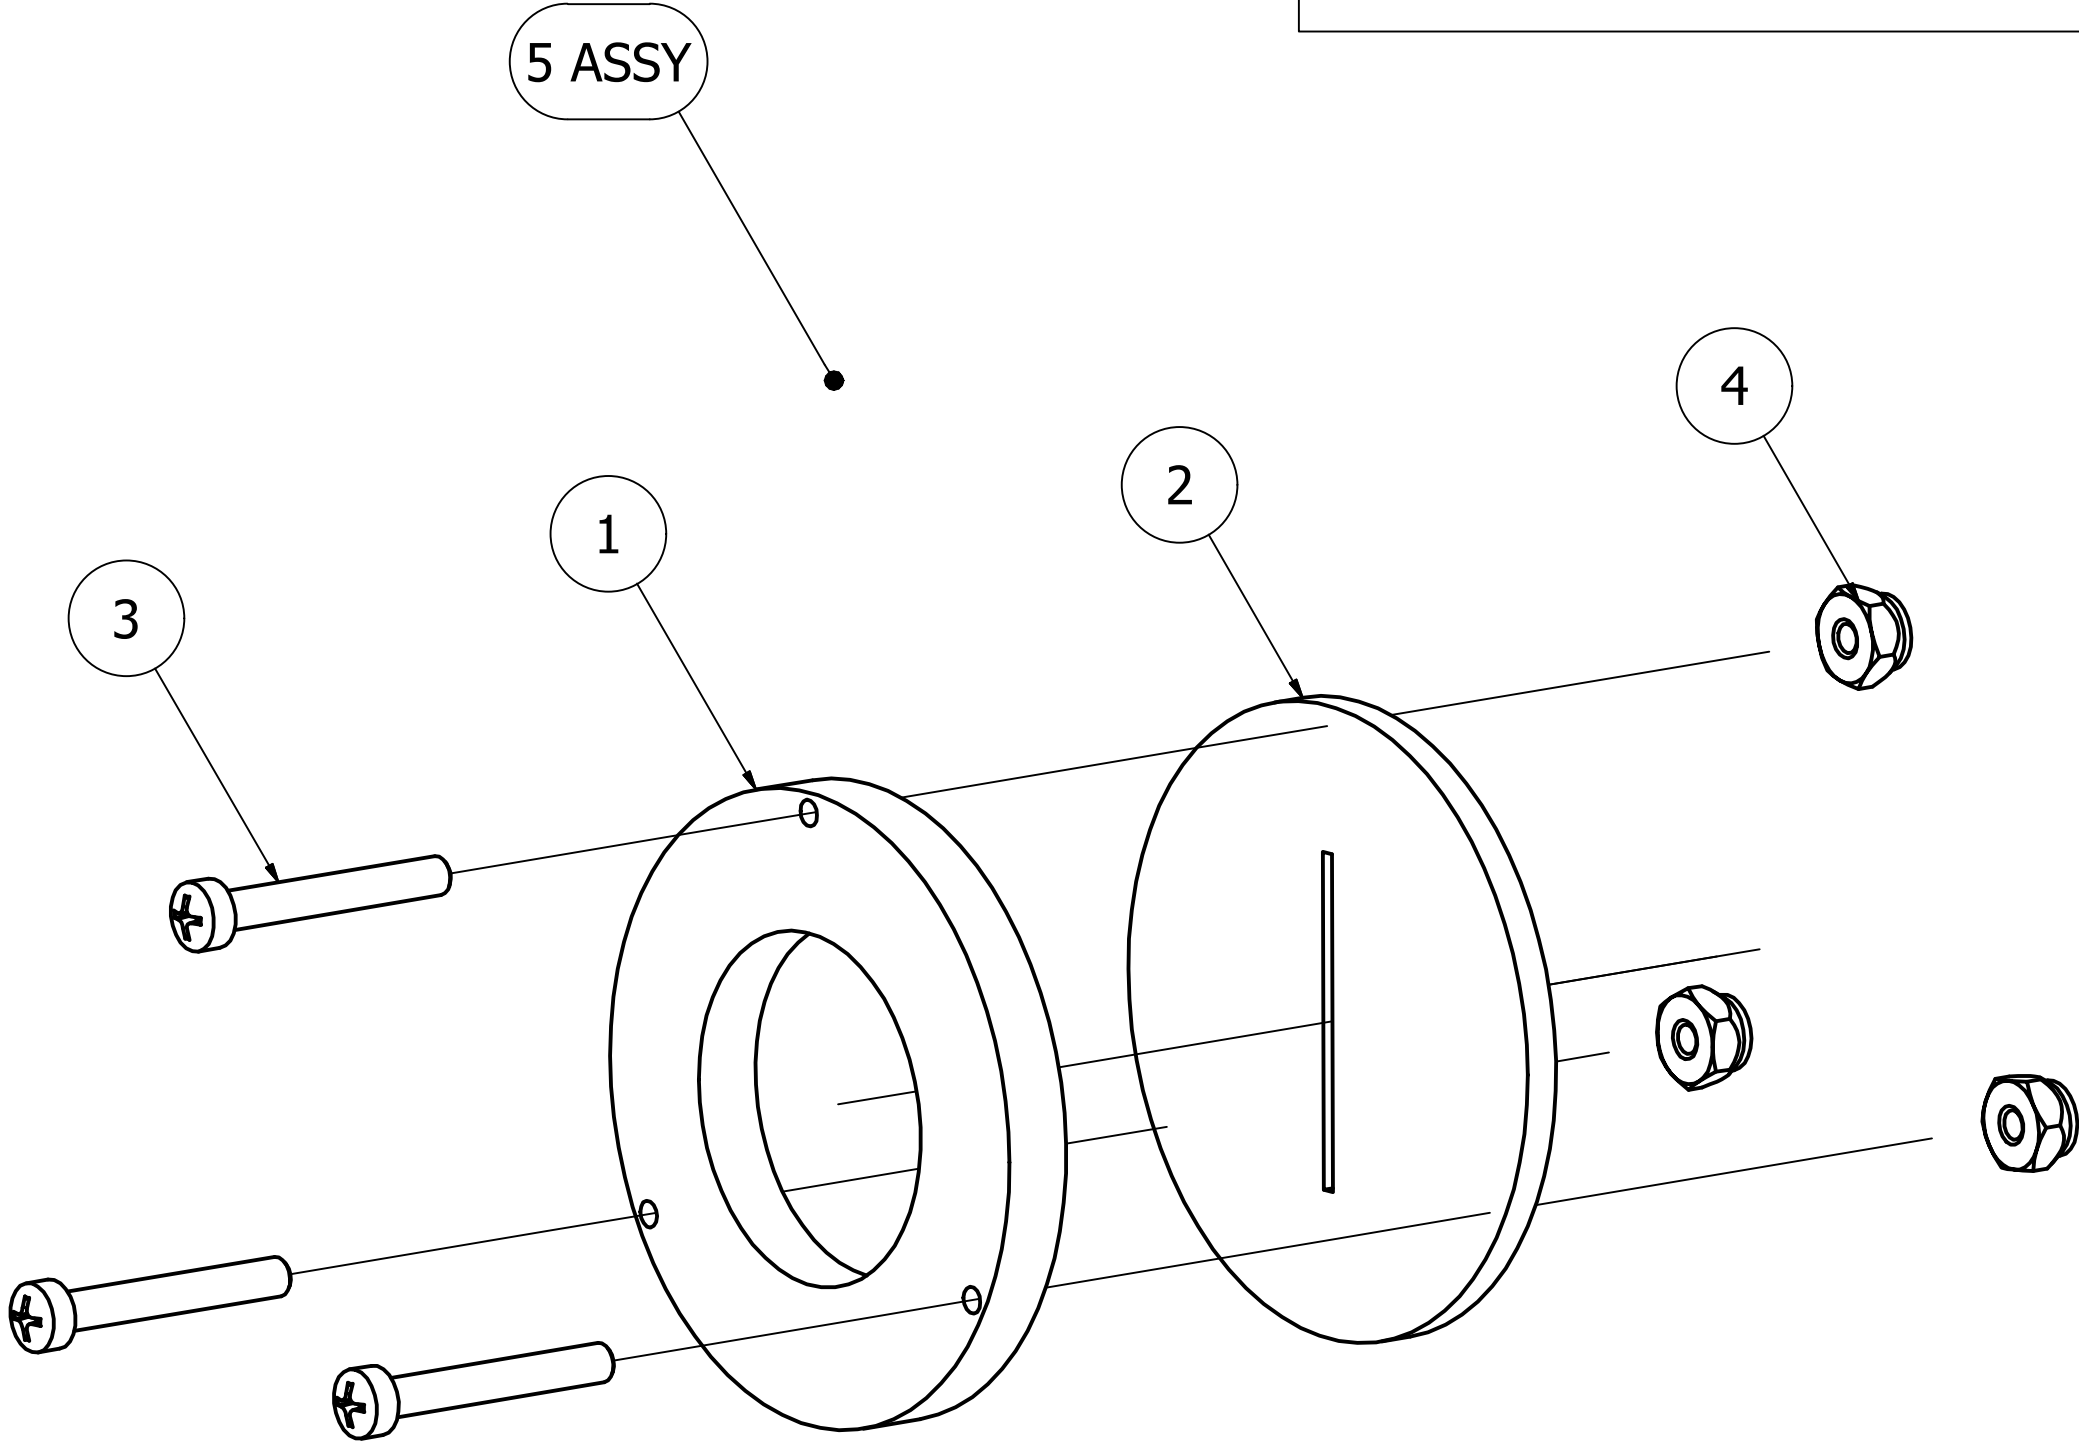

1	1XL61	DUST SEAL ASSEMBLY	5
3	1XLC33	6-32 NYLOK NUT	4
3	1XLC34	6-32 x 1 PHILLIPS SCREW	3
1	1XL61A	GASKET	2
1	1XL61B	FLANGE	1
QTY	DIVE LAB PART NO.	DESCRIPTION	ITEM
DUST SEAL CHASSIS			

DRAWN	M. WARD	11/1/2011
CHECKED	R.H.	1/27/2012
QA		
MFG		

Dive Lab Inc.	
DUST SEAL ASSEMBLY	

MATERIAL	DIVE LAB INC. 1415 MOYLAN ROAD, PANAMA CITY BEACH, FL 32407 VOICE: 850-235-2715 FAX: 850-235-0858
	.X+- .032 .XX +- .01 .XXX +- .005 √63 UNSPECIFIED SURFACES

APPROVED	M.F. WARD	1/25/2012	SIZE	C	DWG NO	7006	REV	
----------	-----------	-----------	------	---	--------	------	-----	--